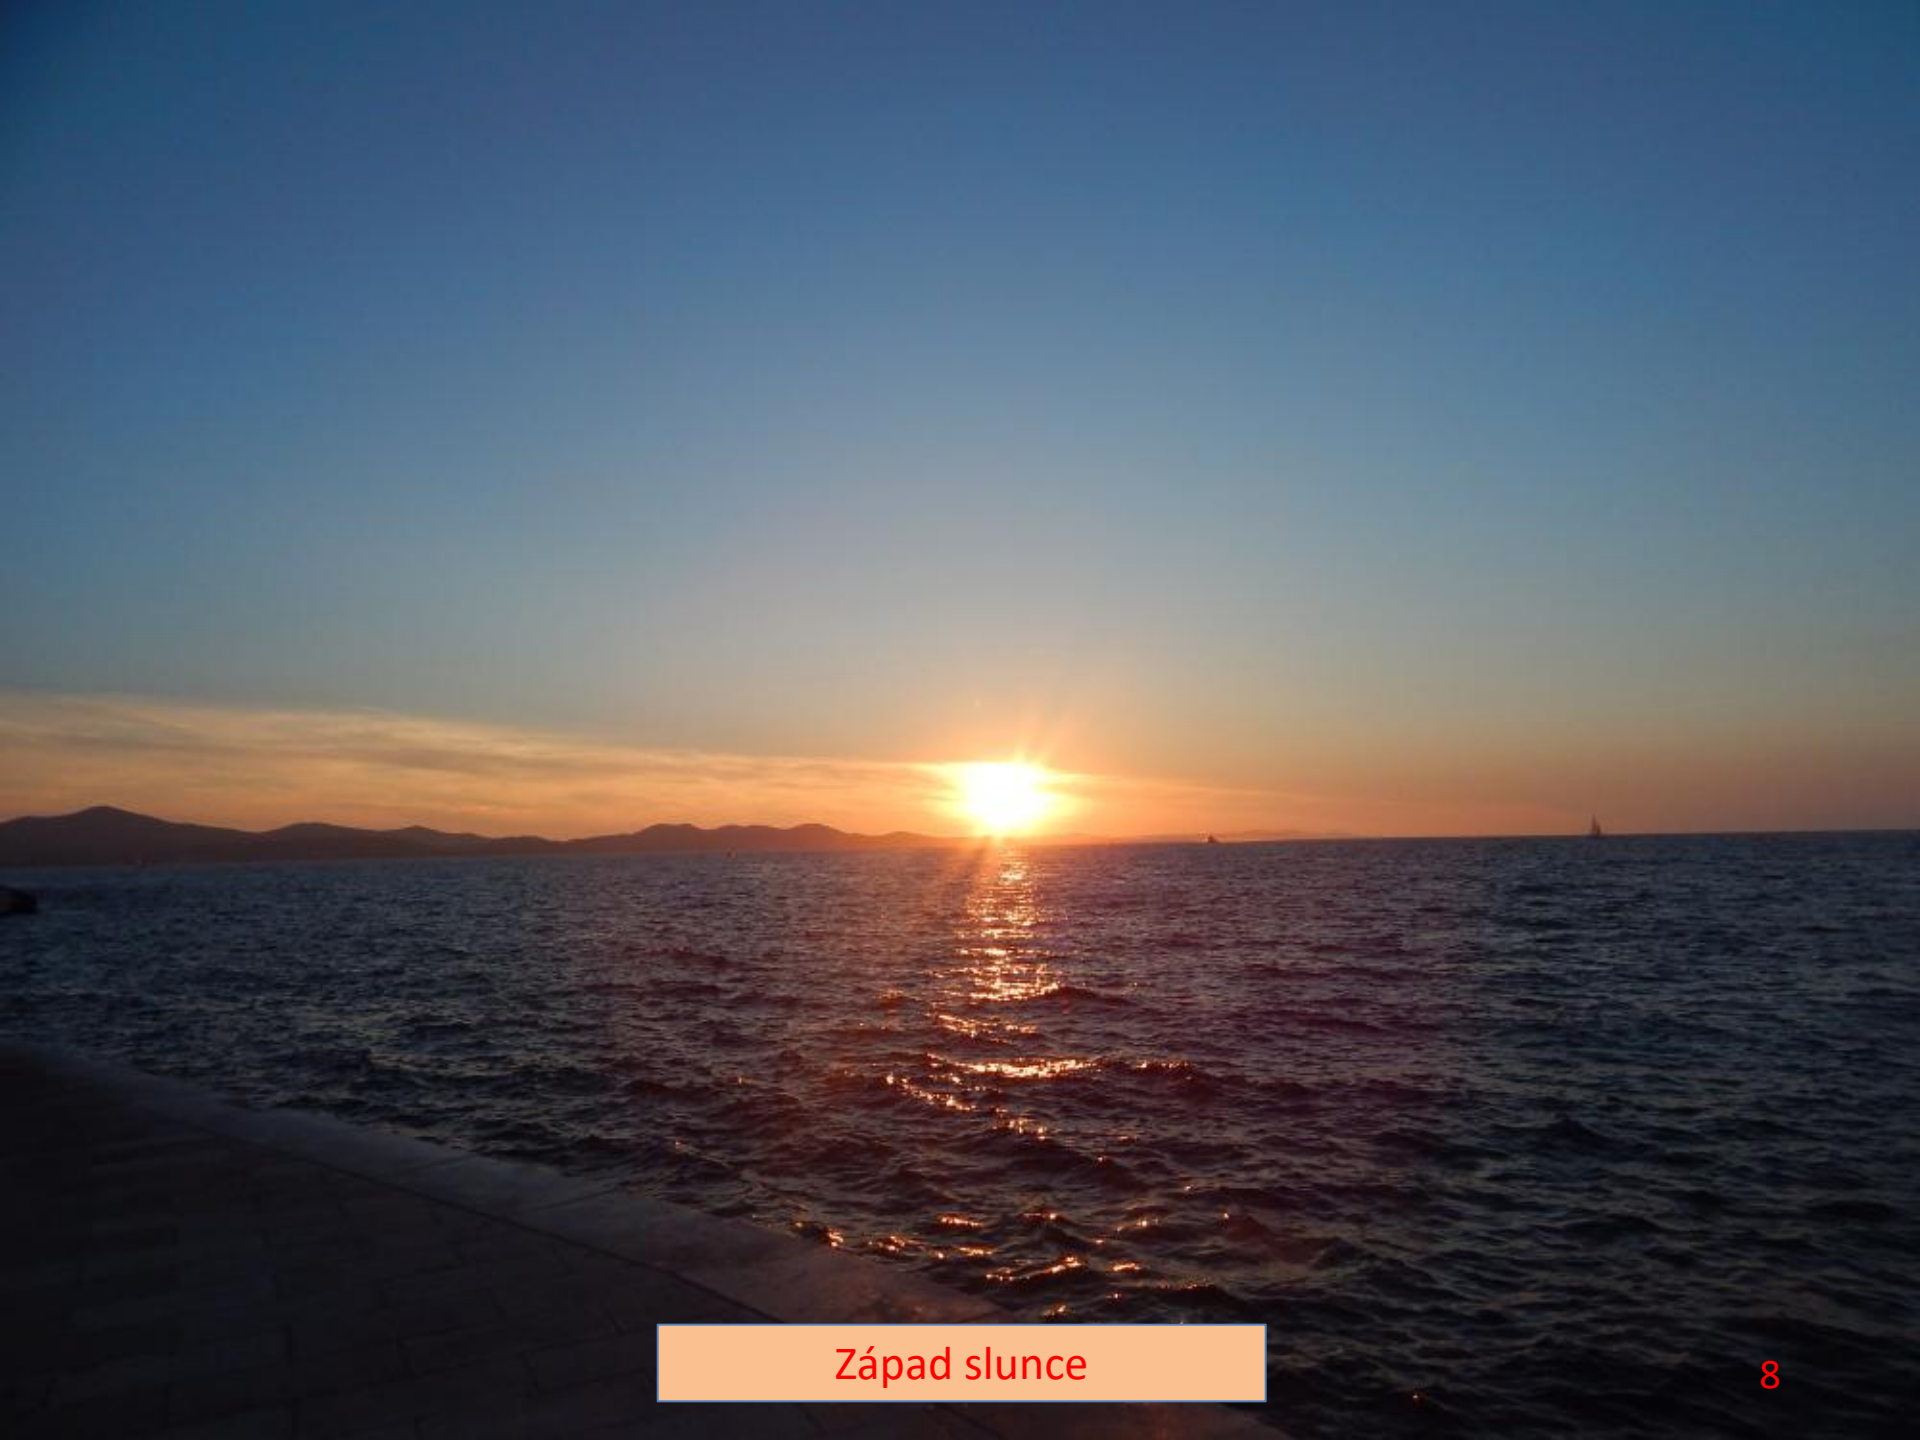

Západ slunce