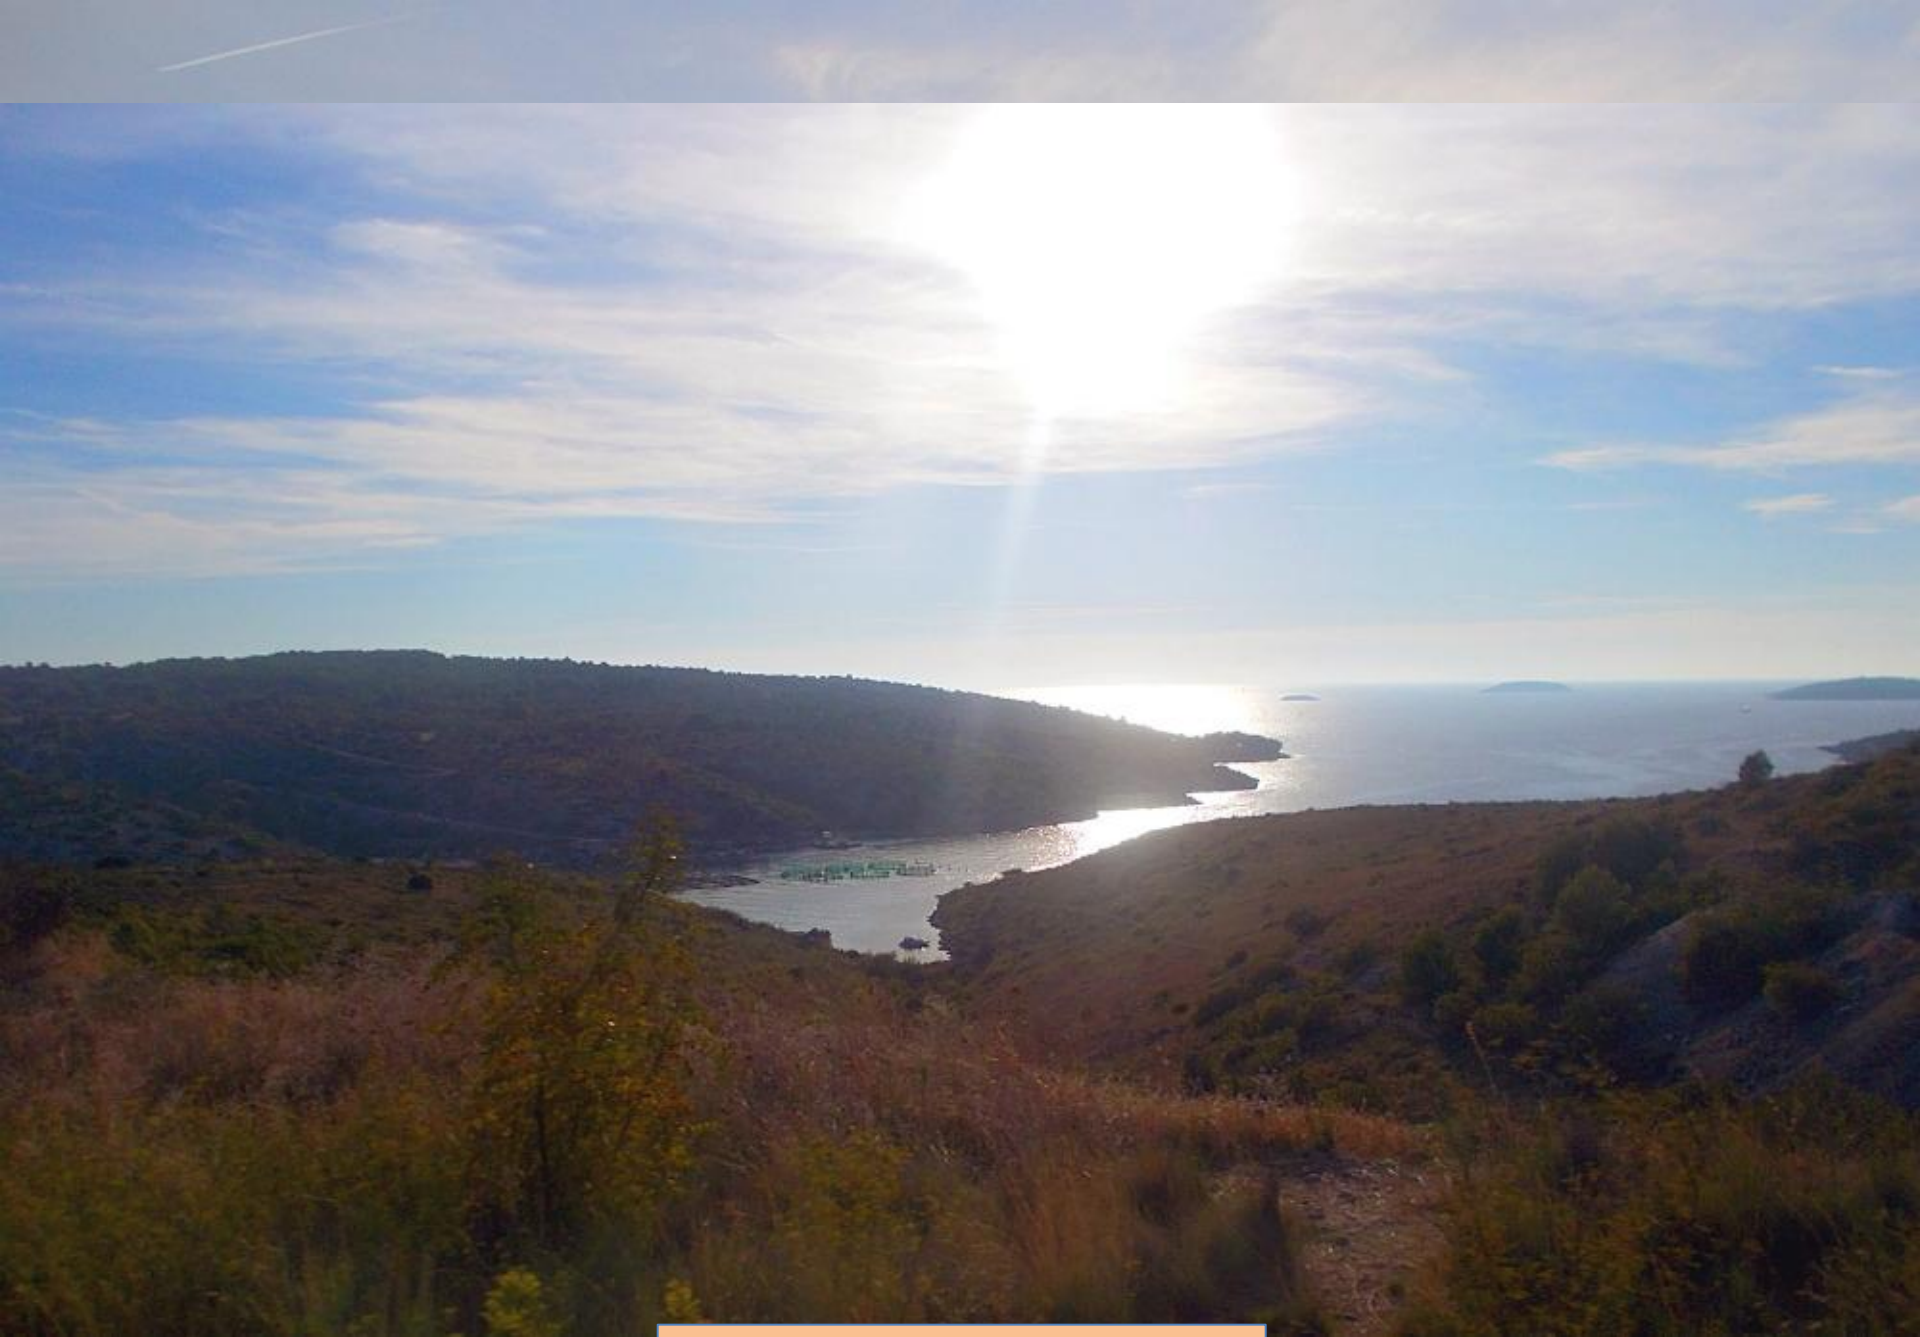

Západ slunce