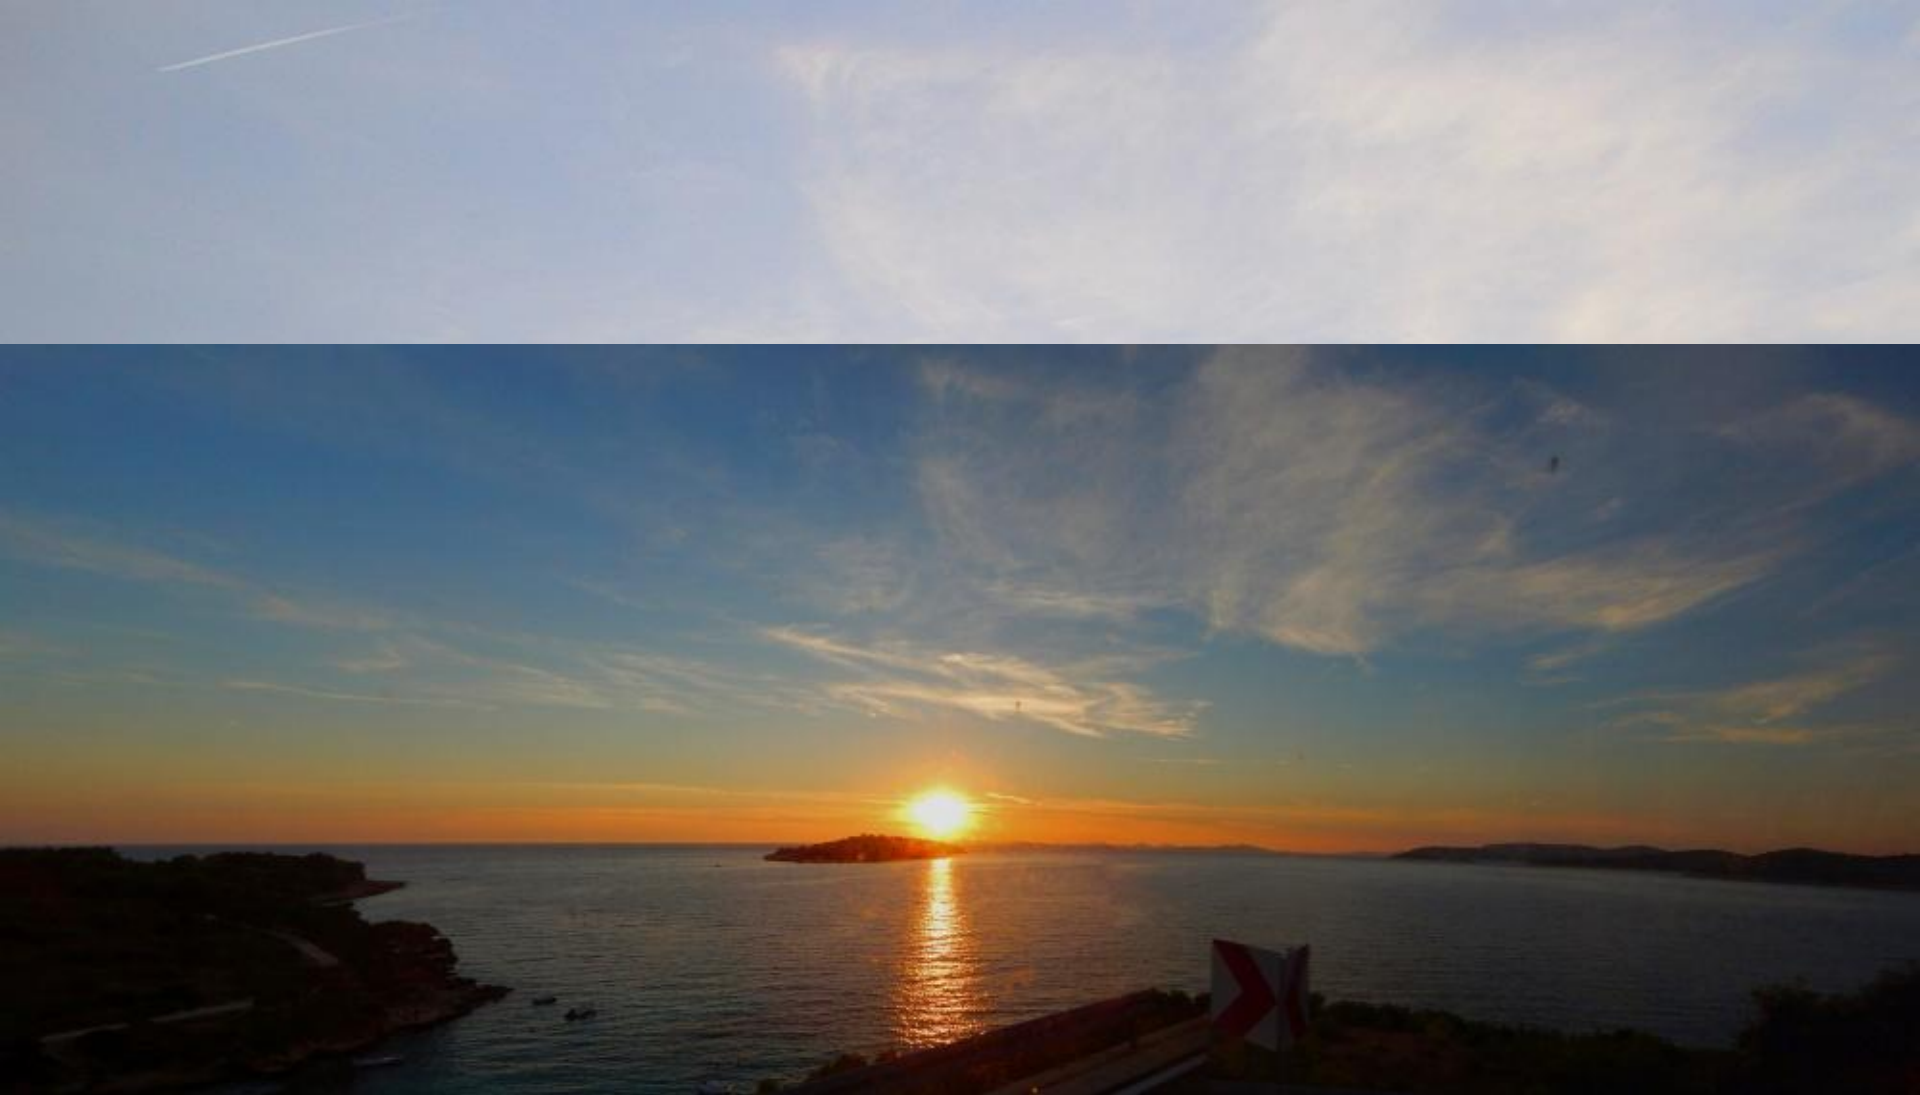

Západ slunce