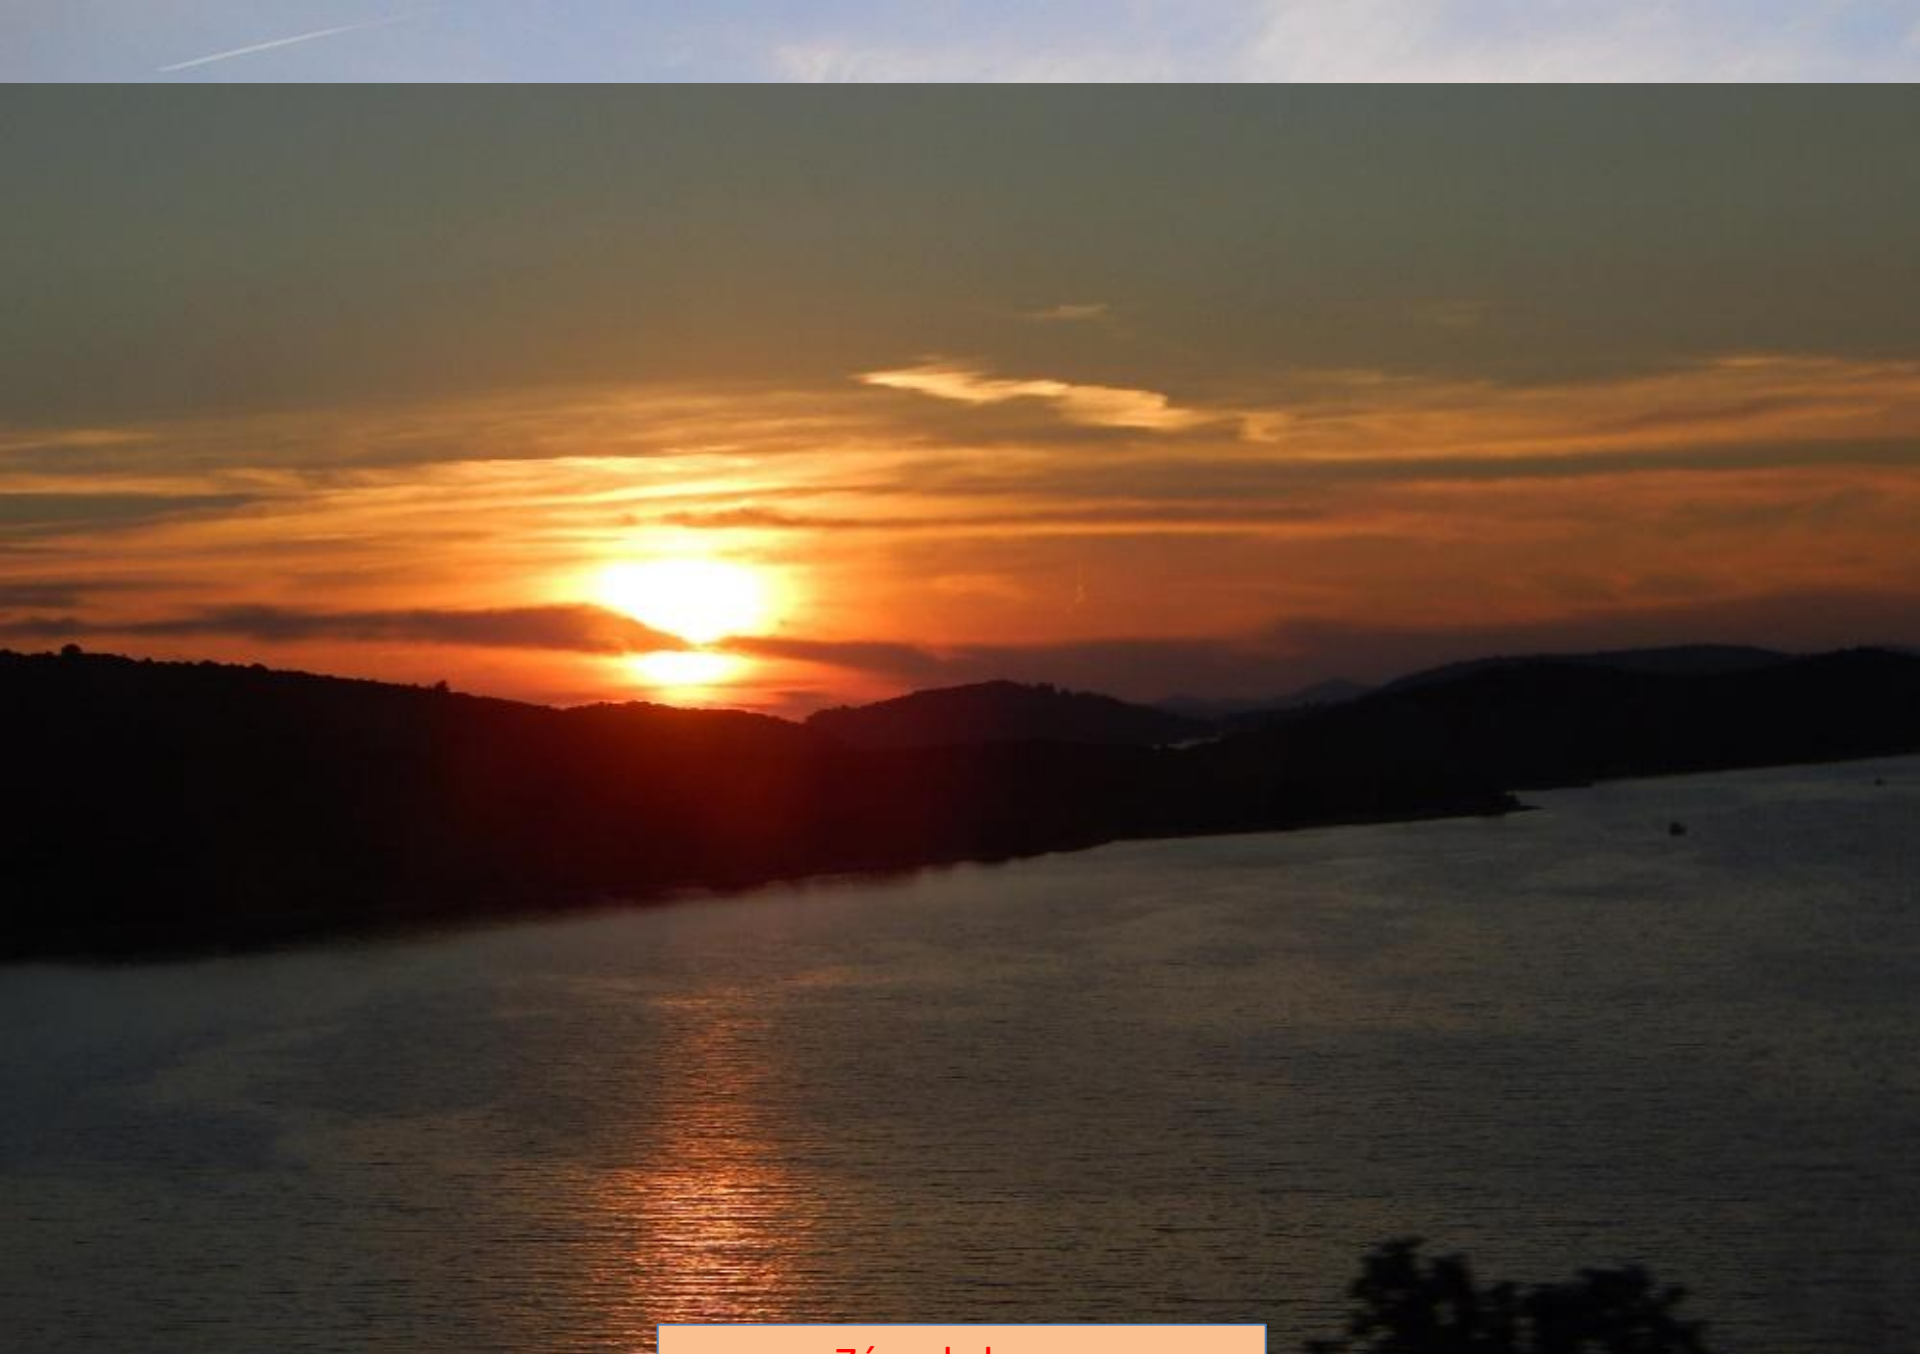

Západ slunce