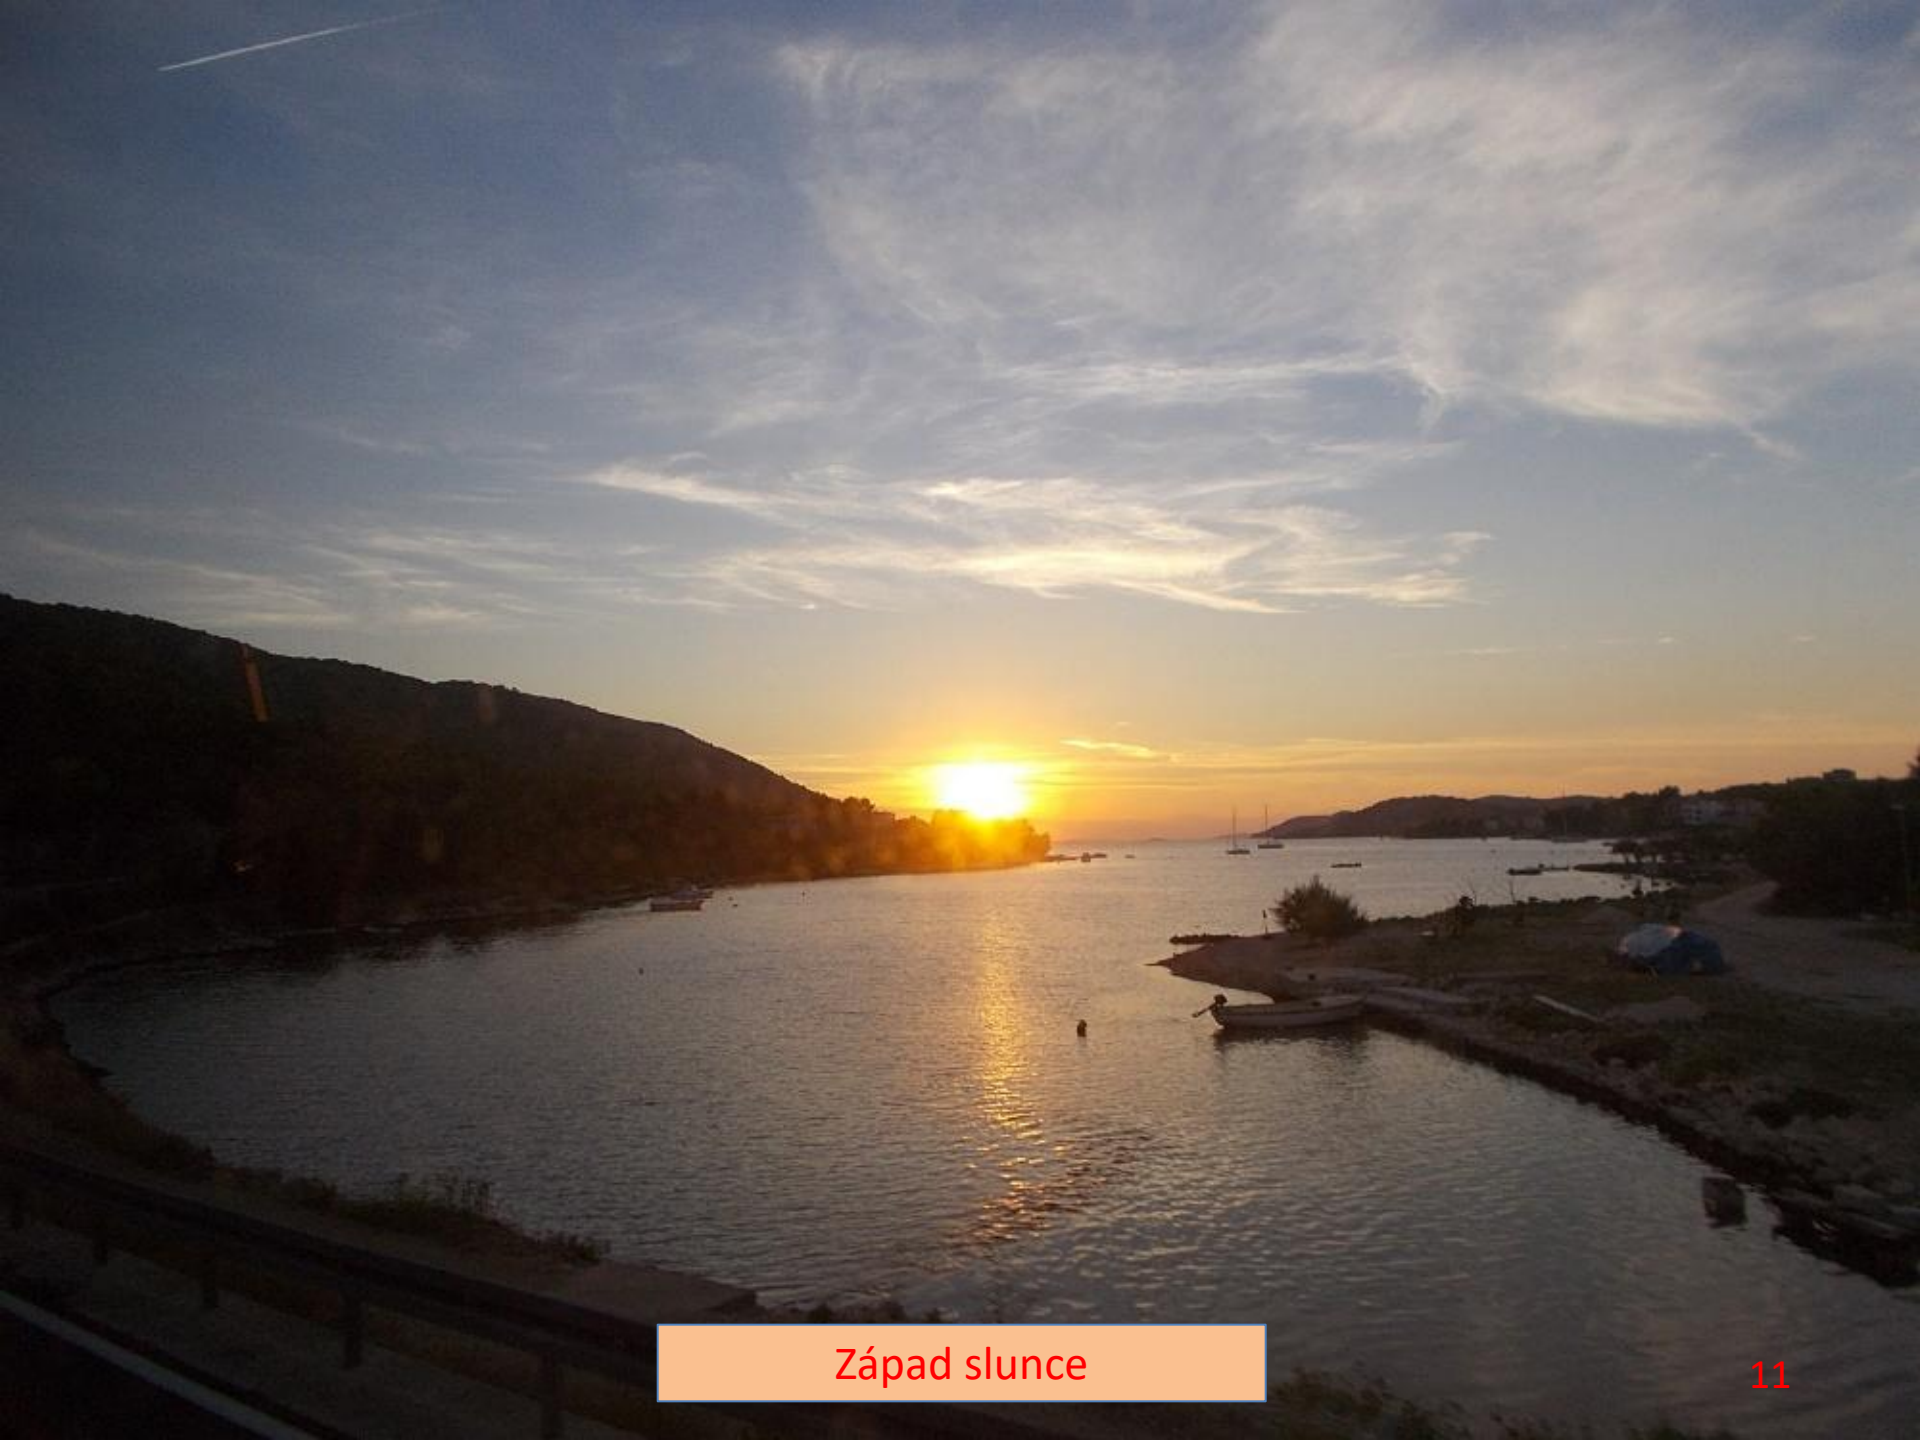

Západ slunce