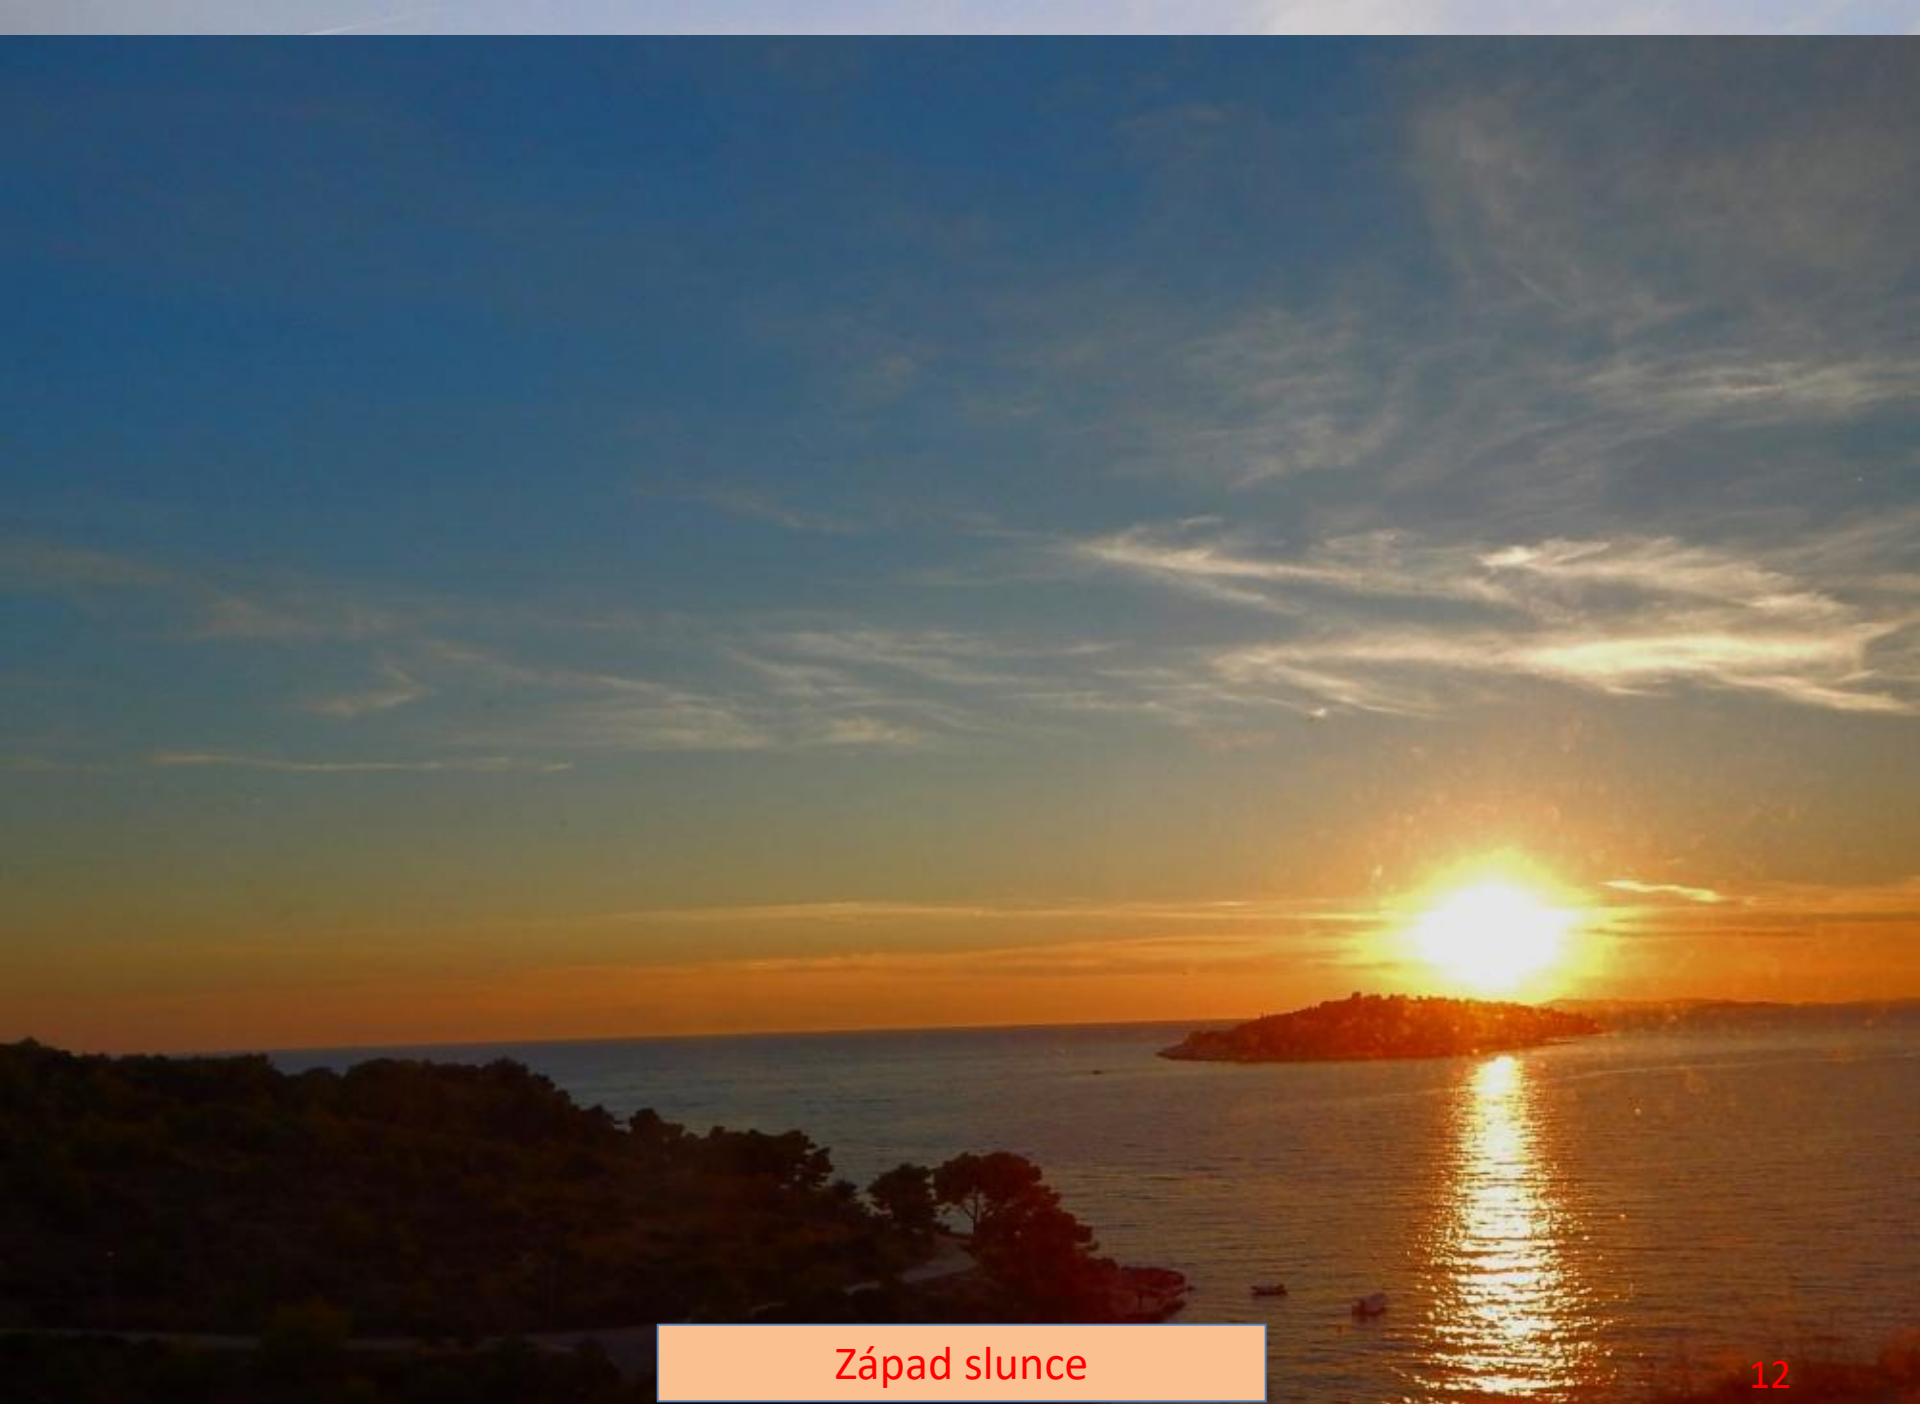

Západ slunce